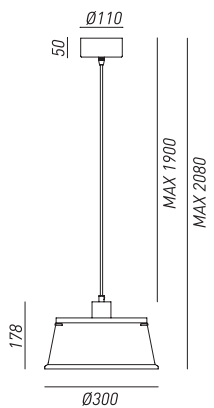

SIMPLE AND LINEAR SHAPES
INSPIRE A FUNCTIONAL DESIGN.
THIS IS KHONUS: A SERIES OF CONE
SHAPED LAMPS MADE OF ANTIQUE
IRON, CAPABLE OF REFLECTING
LIGHT BOTH DOWNWARDS AND
UPWARDS ENTIRELY ILLUMINATING
THE SURROUNDINGS. AVAILABLE
IN THREE DIFFERENT SIZES, CAN
BE ARRANGED INDIVIDUALLY OR
TOGETHER ENHANCING THEIR
ESSENCE.

lampade / lamps

256.01.FF
1x Max 77W E27

256.02.FF
1x Max 77W E27

256.03.FF
1x Max 77W E27

dettaglio rosoni / canopie's details

256.01-02-03
Ø 110 mm

finiture montatura / frame finishes

FERRO
IRON