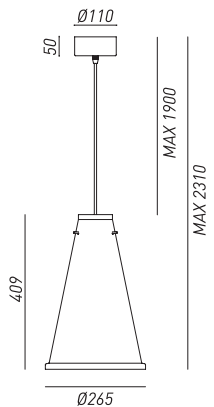

SIMPLE AND LINEAR SHAPES
INSPIRE A FUNCTIONAL DESIGN.
THIS IS KHONUS: A SERIES OF CONE
SHAPED LAMPS MADE OF ANTIQUE
IRON, CAPABLE OF REFLECTING
LIGHT BOTH DOWNWARDS AND
UPWARDS ENTIRELY ILLUMINATING
THE SURROUNDINGS. AVAILABLE
IN THREE DIFFERENT SIZES, CAN
BE ARRANGED INDIVIDUALLY OR
TOGETHER ENHANCING THEIR
ESSENCE.

lampade / lamps

256.01.FF
1x Max 77W E27

256.02.FF
1x Max 77W E27

256.03.FF
1x Max 77W E27

dettaglio rosoni / canopie's details

256.01-02-03
Ø 110 mm

finiture montatura / frame finishes

FERRO
IRON