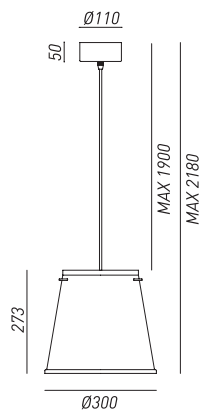

SIMPLE AND LINEAR SHAPES
INSPIRE A FUNCTIONAL DESIGN.
THIS IS KHONUS: A SERIES OF CONE
SHAPED LAMPS MADE OF ANTIQUE
IRON, CAPABLE OF REFLECTING
LIGHT BOTH DOWNWARDS AND
UPWARDS ENTIRELY ILLUMINATING
THE SURROUNDINGS. AVAILABLE
IN THREE DIFFERENT SIZES, CAN
BE ARRANGED INDIVIDUALLY OR
TOGETHER ENHANCING THEIR
ESSENCE.

lampade / lamps

256.01.FF
1x Max 77W E27

256.02.FF
1x Max 77W E27

256.03.FF
1x Max 77W E27

dettaglio rosoni / canopie's details

256.01-02-03
Ø 110 mm

finiture montatura / frame finishes

FERRO
IRON