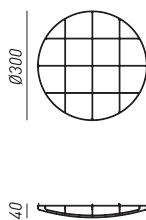

269.52.FF
per articoli / for items
269.02-08-12